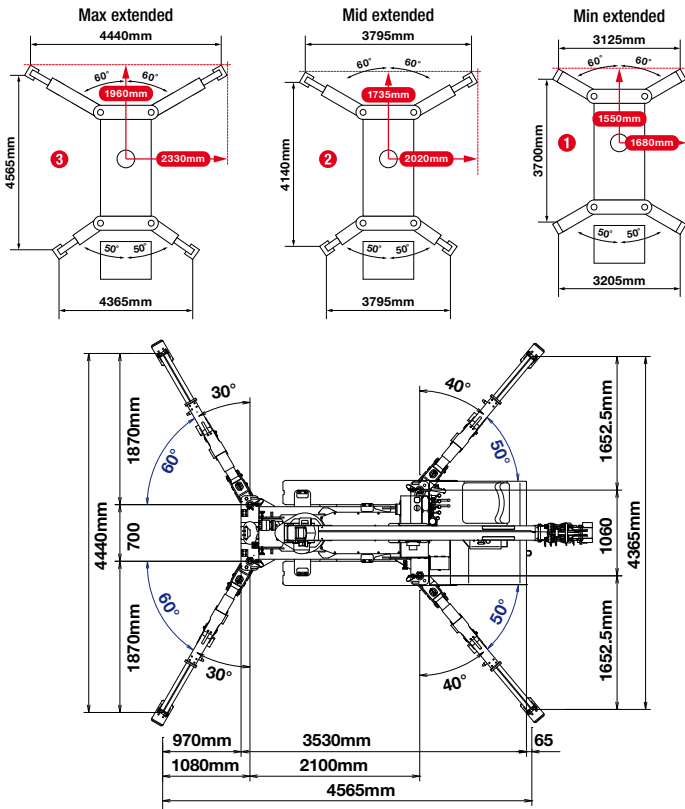

HAWKE'S BAY'S MOST COMPACT MINI CRANES

RATED LOADS & OUTRIGGER POSITIONS

WORKING RANGE & NET RATED LOADS (kg)