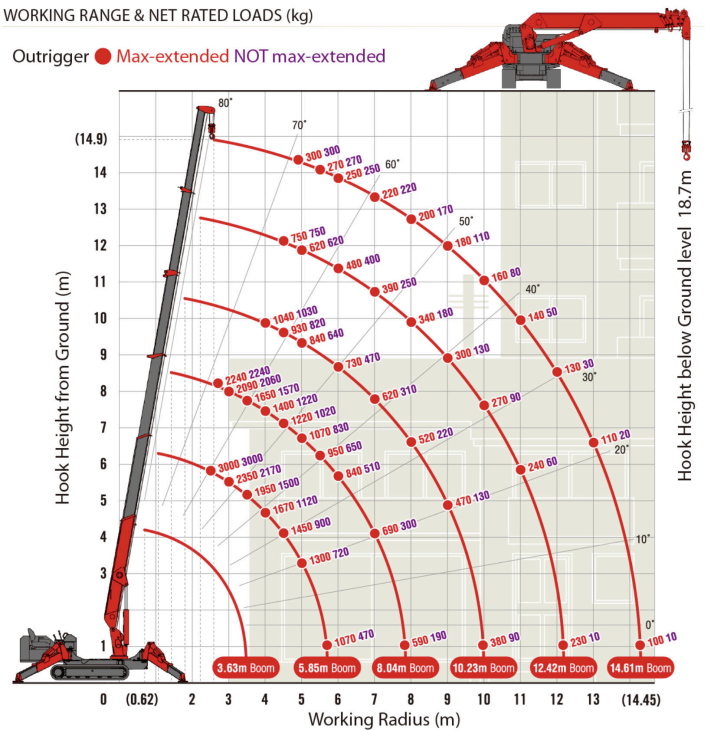

WORKING RANGE & NET RATED LOADS (kg)

Outrigger ● Max-extended NOT max-extended