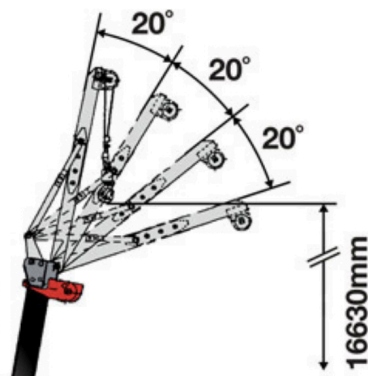

SEARCHER HOOK SMALL - 500kg

Stowed position

In operation

Lifting capacity	500kg sections 1-5 280kg section 6
Length	800mm
Weight	20kg
Tilt angles	0°, 20°, 40°, 60°

027 203 8708
minicraneshb.nz

HAWKE'S BAY'S MOST COMPACT MINI CRANES