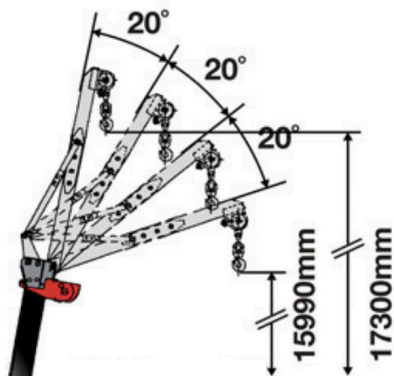

SEARCHER HOOK

Maximum Load 150kg - 700kg
(radius rated)