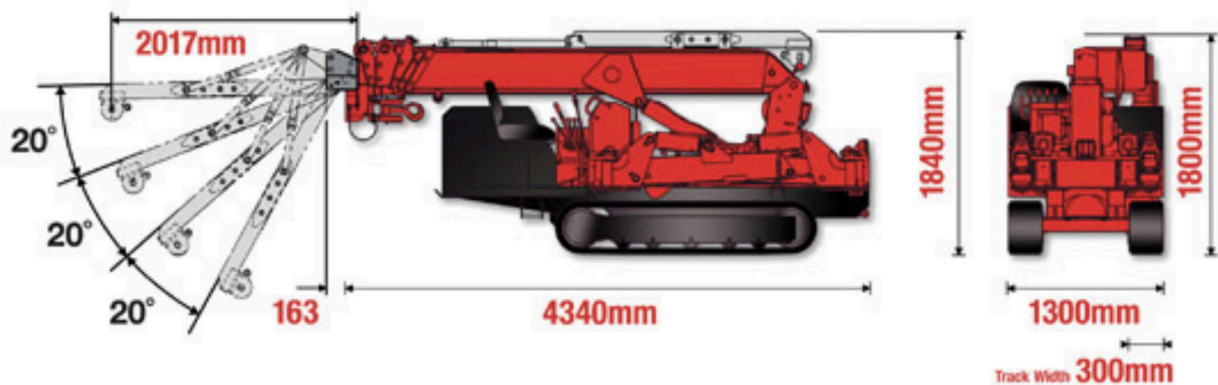

DIMENSIONS

027 203 8708
minicraneshb.nz

HAWKE'S BAY'S MOST COMPACT MINI CRANES

CRANE SPECIFICATIONS

Crane capacity	capacity:	2.9t x 2.5m
Max working radius	max:	14.45m
Max lifting height	approx:	14.9m (16.63m with fly jib, 17.33m with fixed hook)
Rope length	max:	18.29m (4 fall), 37.89m (2 fall), 77.07m (1 fall)
Dimensions	folded:	4340mm (l) x 1300mm (w) x 1800mm (h)
Weight	unladen:	3850kg (4000kg with electric option)
Point loadings	Due to the many variables involved, point loadings are only available on request	
Hook speed	approx:	17m/min (with 4 layers and 4 falls)
Telescopic system	boom length: telescoping speed: boom type:	3.63 - 14.61m 10.98m/23 seconds 6 section hydraulically telescoping boom, hexagonal box construction
Derricking angle/speed	approx:	0 - 80°/10 seconds
Slewing angle/speed	approx:	360° (continuous) 2.5min rpm
Traction system	drive: travel speed: gradeability: track ground length: track ground pressure: track width:	hydrostatic 2-speed, stepless forward and reverse 0-3km/h ± 20° (vertical) 20° (traverse) 1750mm 36kPa (0.37kg/cm ²) 300mm
Engine	manufacturer: fuel: maximum output: starting method: tank capacity:	Mitsubishi / Yanmar diesel (electric dual power option) 18kW (24.5PS) / 2100min rpm electric 40 litres
Electric motor	power: voltage:	7.5kW 400v AC 50/60Hz
Standard equipment	computer controlled moment limiter (safe load indicator), radio remote control, overwinding alarm, computer controlled intelligent voice warning system, multi-function operation by radio remote control, intelligent throttle activation, automatic hook stow, overload warning alarms, overload warning lamps, working area limitation	
Optional equipment	1 fall hook block, 2 fall hook block, mains electric dual power (400v), low marking tracks, slew limitation, searcher hook small 500kg, searcher hook 700kg, fly jib 700kg with single part line, radio remote control with feedback display, data logging	